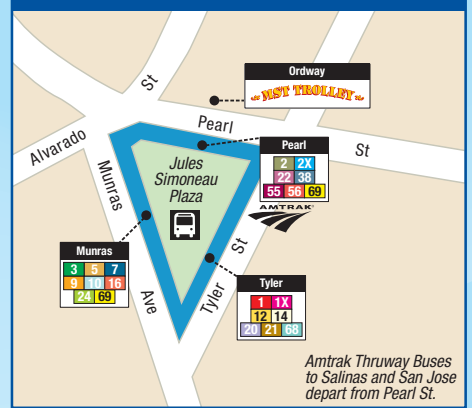

## Downtown Monterey

## Legend

1	Pacific Grove	68	Presidio - Salinas Express
1X	Asilomar/Lovers Point Express	69	Cannery Row - Del Monte
2	Pacific Grove via Forest Hill	70	Presidio - La Mesa
2X	Pebble Beach Express	71	Presidio - Marina Express
3	CHOMP - Monterey	72	Presidio - N. Salinas Express
4	Carmel - Carmel Rancho	73	Presidio - Prunedale Express
5	Carmel - Monterey	74	Presidio - Preston Park Express
7	Carmel - Monterey via CHOMP	75	Presidio - Marshall Park Express
8	Ryan Ranch - Edgewater via Seaside and Del Rey Oaks	76	Presidio - Seaside
9	Fremont - Hilby	77	Presidio - Pacific Grove
10	Fremont - Ord Grove	79	Presidio - San Jose Express
11	Edgewater - Carmel Express		Transit Center
12	Monterey - The Dunes via NPS		Special Service (See Riders Guide)
13	Monterey - Ryan Ranch		Direction of Route
14	NPS - Monterey via La Mesa		Downtown Bus Route
16	Monterey - Marina		Route Terminus
20	Monterey - Salinas via Marina		Park and Ride Lot
21	Monterey - Salinas via Hwy 68		Place of Interest
22	Big Sur		School
24	Carmel Valley - Grapevine Express		Public Place
27	Watsonville - Marina		Shopping Center
36	Laguna Seca - Carmel (see inset)		Park or Golf Course
37	Laguna Seca - Seaside (see inset)		State/Municipal Beach
38	Laguna Seca - Monterey (see inset)		Airport
39	Laguna Seca - Salinas (see inset)		Military Facility
55	Monterey - Memorial Hospital		
56	Monterey - Memorial Hospital		

## Monterey Transit Plaza

PACIFIC OCEAN

## Monterey