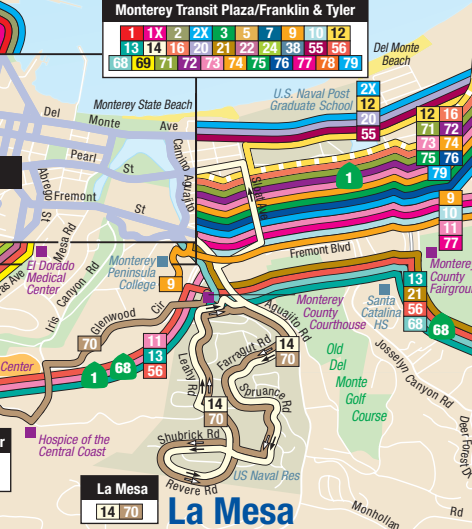

## Legend

1	Pacific Grove	68	Presidio - Salinas Express
1X	Asilomar/Lovers Point Express	69	Cannery Row - Del Monte
2	Pacific Grove via Forest Hill	70	Presidio - La Mesa
2X	Pebble Beach Express	71	Presidio - Marina Express
3	CHOMP - Monterey	72	Presidio - N. Salinas Express
4	Carmel - Carmel Rancho	73	Presidio - Prunedale Express
5	Carmel - Monterey	74	Presidio - Preston Park Express
7	Carmel - Monterey via CHOMP	75	Presidio - Marshall Park Express
8	Ryan Ranch - Edgewater via Seaside and Del Rey Oaks	76	Presidio - Seaside
9	Fremont - Hilby	77	Presidio - Pacific Grove
10	Fremont - Ord Grove	79	Presidio - San Jose Express
11	Edgewater - Carmel Express		Transit Center
12	Monterey - The Dunes via NPS		Special Service (See Riders Guide)
13	Monterey - Ryan Ranch		Direction of Route
14	NPS - Monterey via La Mesa		Downtown Bus Route
16	Monterey - Marina		Route Terminus
20	Monterey - Salinas via Marina		Park and Ride Lot
21	Monterey - Salinas via Hwy 68		Place of Interest
22	Big Sur		School
24	Carmel Valley - Grapevine Express		Public Place
27	Watsonville - Marina		Shopping Center
36	Laguna Seca - Carmel (see inset)		Park or Golf Course
37	Laguna Seca - Seaside (see inset)		State/Municipal Beach
38	Laguna Seca - Monterey (see inset)		Airport
39	Laguna Seca - Salinas (see inset)		Military Facility
55	Monterey - Memorial Hospital		
56	Monterey - Memorial Hospital		

## Monterey Transit Plaza

PACIFIC OCEAN

## Monterey

## Carmel By-The-Sea

Continues on reverse