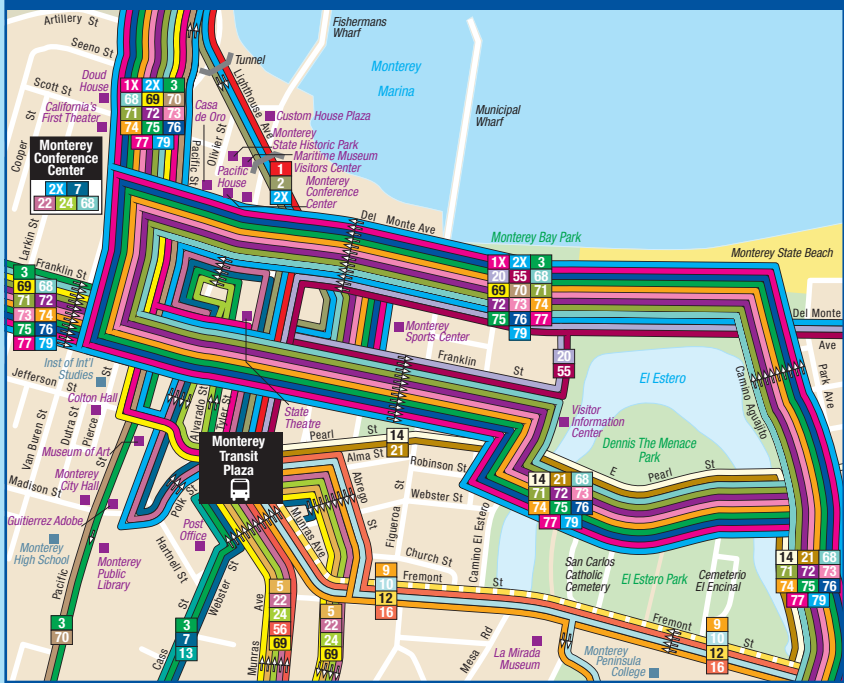

# Monterey Peninsula System Map

## Downtown Monterey

## Legend

1	Pacific Grove	68	Presidio - Salinas Express
1X	Asilomar/Lovers Point Express	69	Cannery Row - Del Monte
2	Pacific Grove via Forest Hill	70	Presidio - La Mesa
2X	Pebble Beach Express	71	Presidio - Marina Express
3	CHOMP - Monterey	72	Presidio - N. Salinas Express
4	Carmel - Carmel Rancho	73	Presidio - Prunedale Express
5	Carmel - Monterey	74	Presidio - Preston Park Express
7	Carmel - Monterey via CHOMP	75	Presidio - Marshall Park Express
8	Ryan Ranch - Edgewater via Seaside and Del Rey Oaks	76	Presidio - Seaside
9	Fremont - Hilby	77	Presidio - Pacific Grove
10	Fremont - Ord Grove	79	Presidio - San Jose Express
11	Edgewater - Carmel Express		Transit Center
12	Monterey - The Dunes via NPS		Special Service (See Riders Guide)
13	Monterey - Ryan Ranch		Direction of Route
14	NPS - Monterey via La Mesa		Downtown Bus Route
16	Monterey - Marina		Route Terminus
20	Monterey - Salinas via Marina		Park and Ride Lot
21	Monterey - Salinas via Hwy 68		Place of Interest
22	Big Sur		School
24	Carmel Valley - Grapevine Express		Public Place
27	Watsonville - Marina		Shopping Center
36	Laguna Seca - Carmel (see inset)		Park or Golf Course
37	Laguna Seca - Seaside (see inset)		State/Municipal Beach
38	Laguna Seca - Monterey (see inset)		Airport
39	Laguna Seca - Salinas (see inset)		Military Facility
55	Monterey - Memorial Hospital		
56	Monterey - Memorial Hospital		

## Monterey Transit Plaza

PACIFIC OCEAN