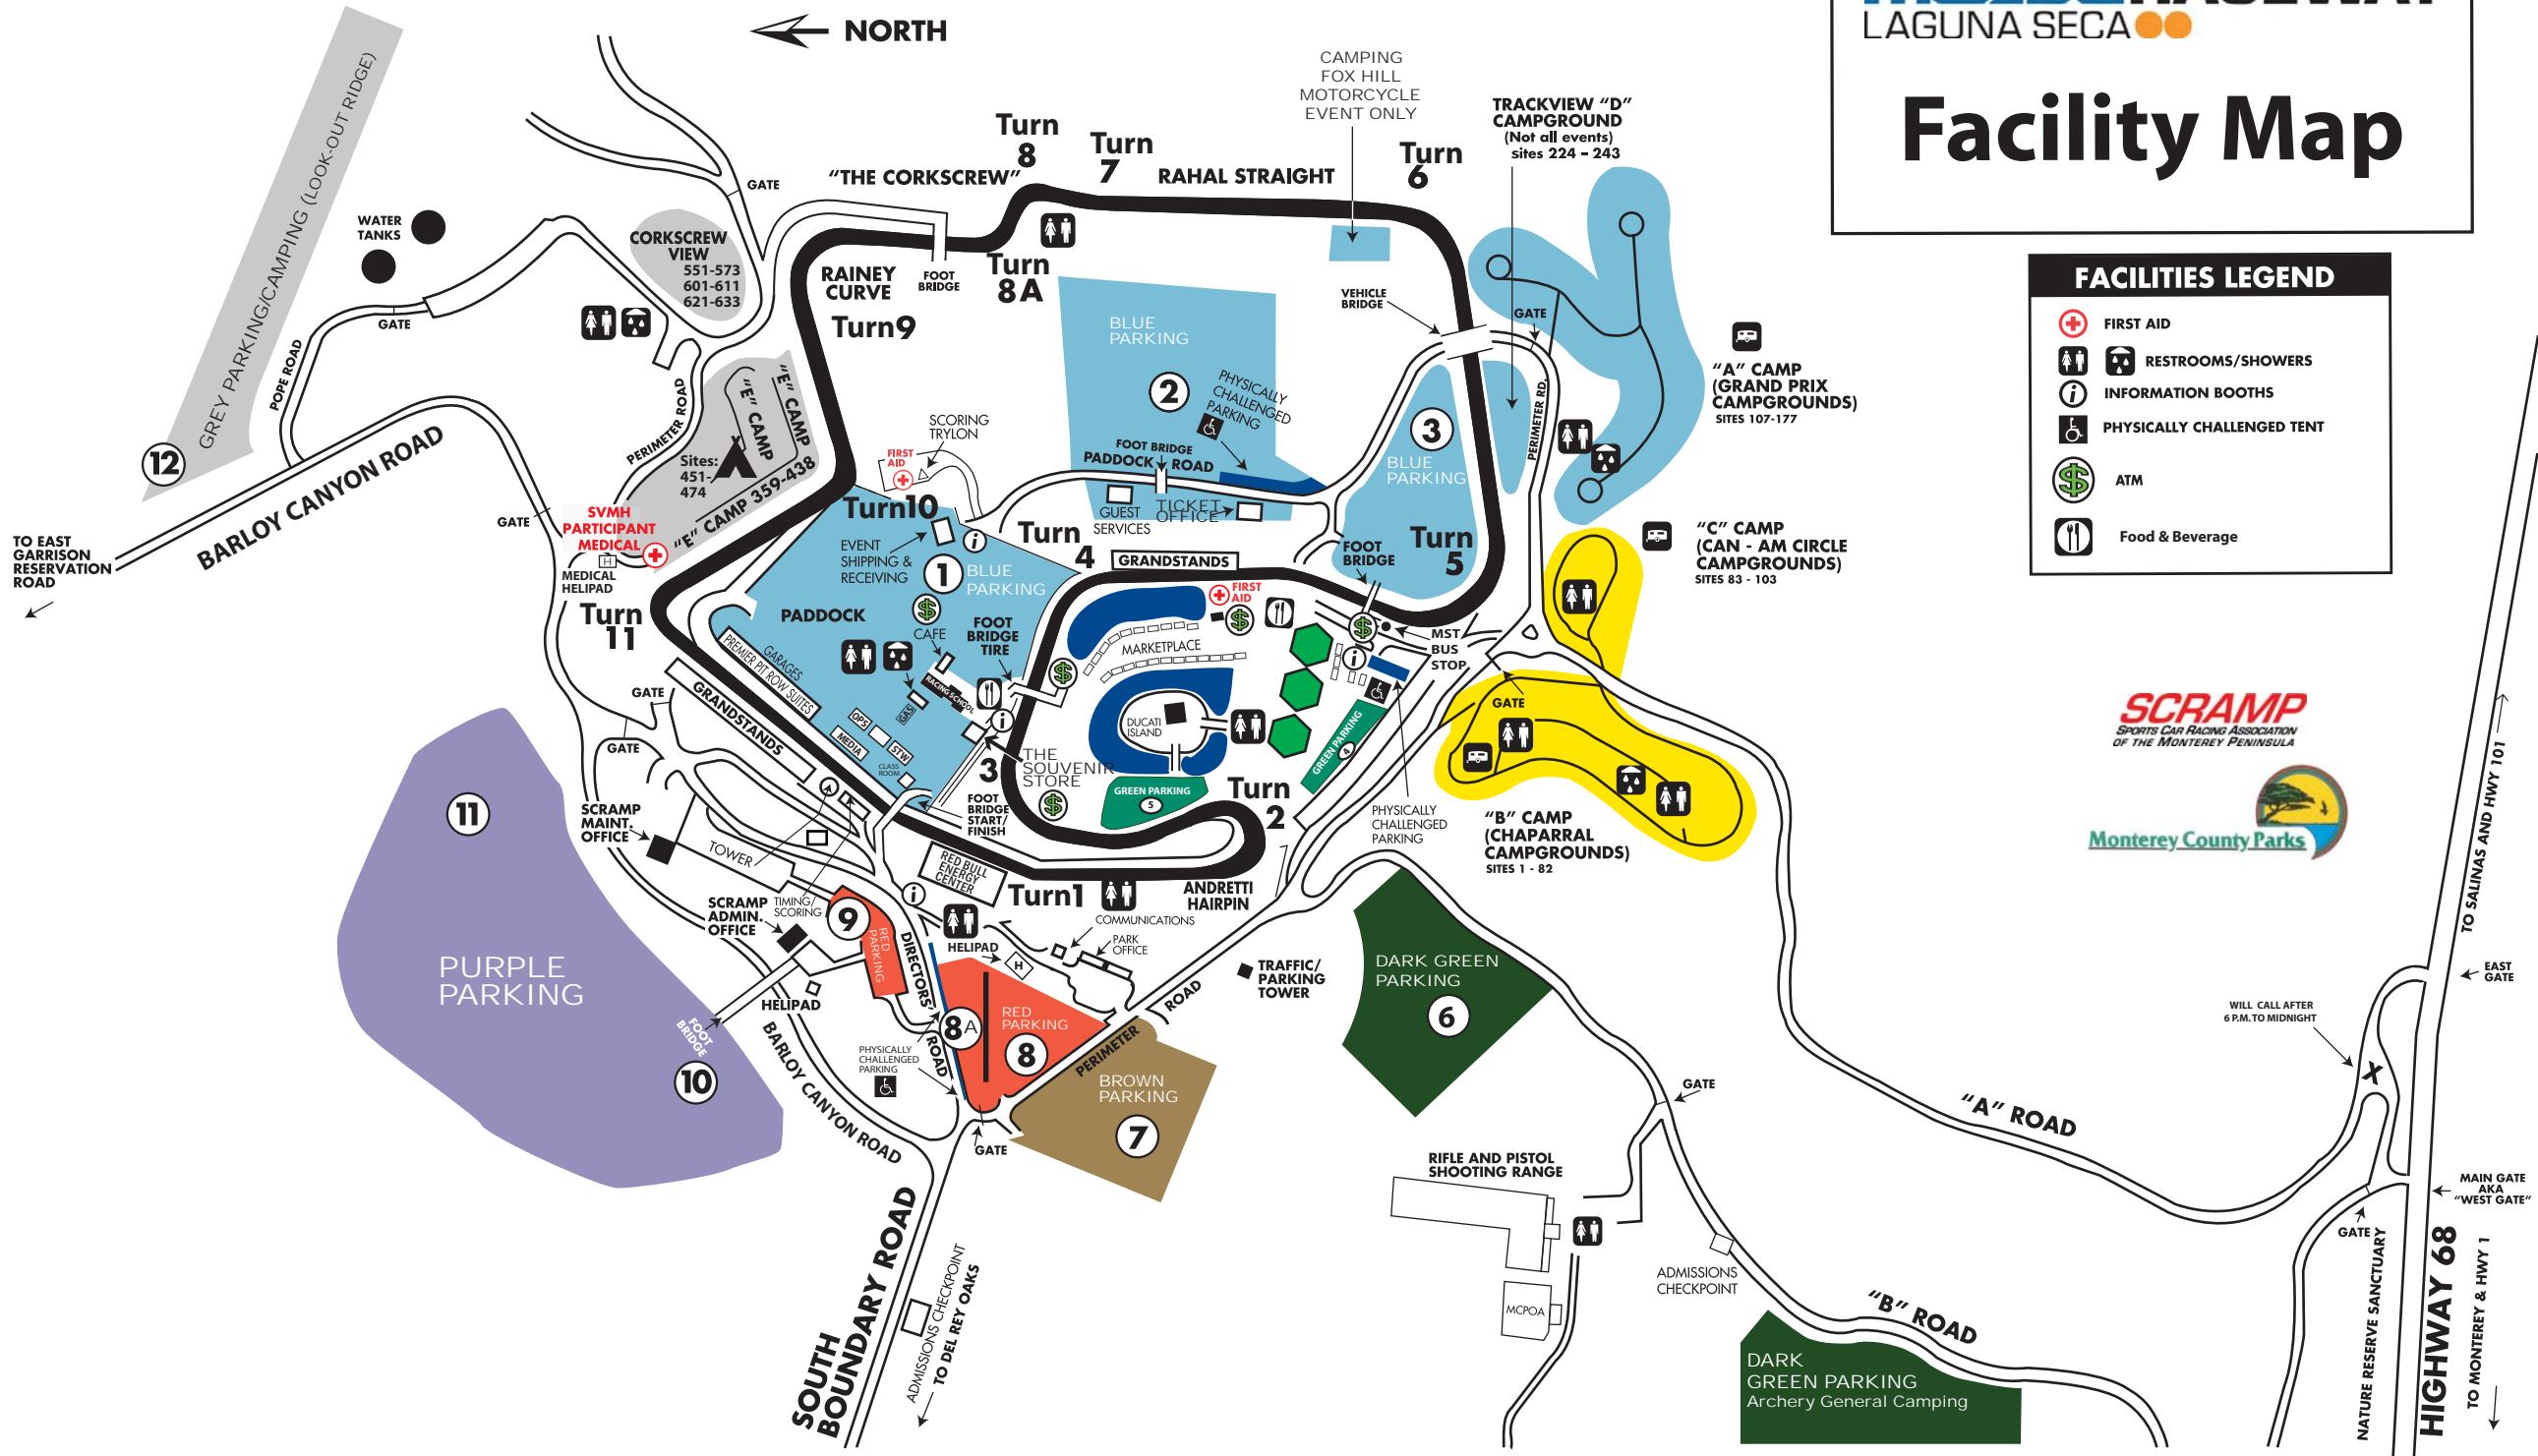

Facility Map

← NORTH

FACILITIES LEGEND

- FIRST AID
- RESTROOMS/SHOWERS
- INFORMATION BOOTHS
- PHYSICALLY CHALLENGED TENT
- ATM
- Food & Beverage

WILL CALL AFTER 6 P.M. TO MIDNIGHT

HIGHWAY 68
TO MONTEREY & HWY 1

← EAST GATE

← MAIN GATE
AKA "WEST GATE"

NATURE RESERVE SANCTUARY

TO SALINAS AND HWY 101